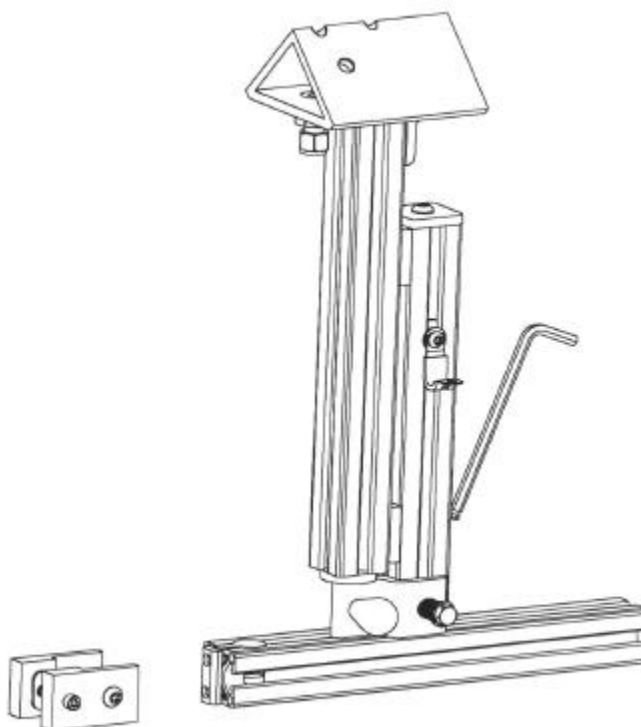

X-ROCKETS

LAUNCH SYSTEMS

440-235-0213 WWW.X-ROCKETS.COM
ROKTMAN@AMERITECH.NET

Drop-Down Launcher Basic Kit -1			
Stock No.	Description	Function	List Price
LNCH-15-02	1.5" Drop-Down, I-L Motor Launcher	Complete w/ Slide and Base Rail, TWO HOSE CLAMPS for NOS & GOX flex lines, AND adapter brackets to mount to 1.0" rail	\$ 250.00

BASIC KIT 1 #LNCH-15-02

NOTE: All assemblies include Stainless Steel machine screws, and black zinc plated rail Tee-Nuts.